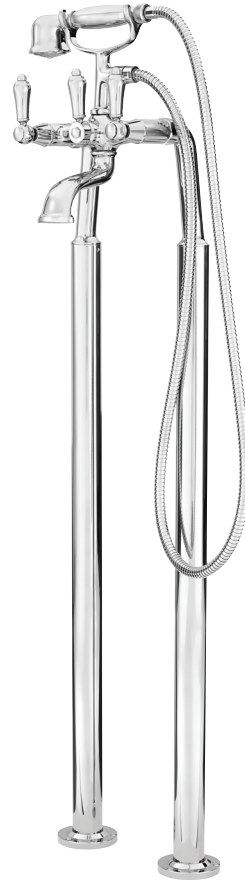

**Chrome**

**Brushed Nickel**

**Tuscan Bronze**

|   |   |   |
|---|---|---|
| • | • | • |
| • | • | • |
| • | • | • |
| • | • | • |
| • | • | • |
| • | • | • |
| • | • | • |
| • | • | • |
| • | • | • |
| • | • | • |

**Polished Chrome**

**Brushed Nickel**

**Tuscan Bronze**

**Available Finishes**

# Free-Standing Tub Fillers

Modern  
RT6-1MFC

Traditional  
RT6-1TFC

| Configuration | Model Number | Require Valve | Chrome | Brushed Nickel | Tuscan Bronze | Polished Nickel |
|---------------|--------------|---------------|--------|----------------|---------------|-----------------|
| Single Hole   | RT6-1MF*     | OX6-250R      | •      | •              | •             | •               |
| Double Riser  | RT6-1TF*     | N/A           | •      | •              | •             | •               |