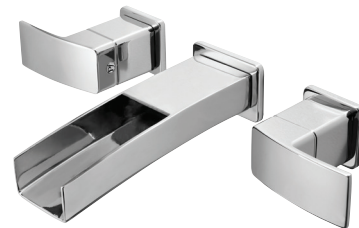

# Kenzo™ Collection

---

Vessel Lavatory  
GT40-DFOC

Single Control Lavatory  
GT42-DFOC

8" Widespread Lavatory  
GT49-DFOC

8" Wallmount Lavatory  
GT49-DF1C

**Tub & Shower**

R89-8DFC  
G89-8DFC