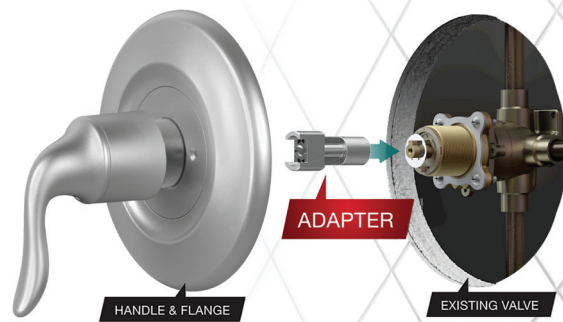

# Universal Trim

Stop being held back by the valve in the wall on remodel projects. Pfister's Universal Trim uses a unique adapter technology that allows our trim to work on most of the major in wall valves from Moen® & Delta®. If your property has multiple types of valves in the wall, only Pfister's Universal Trim lets you keep a consistent design across all installations.